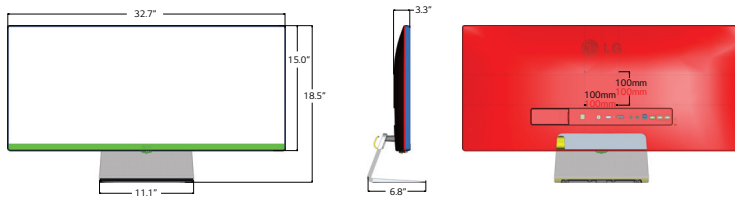

New 21:9 UltraWide Monitor

Advance your viewing pleasure

Dimensions

34UM94-P/34UM64-P

Rear Jack Panel

34UM94-P

34UM64-P

▶ 34UM94-P

34" class (34" measured diagonally)

▶ 34UM64-P

34" class (34" measured diagonally)

PANEL	Model	34UM94-P	34UM64-P
	Panel Size	34" class (34" measured diagonally)	34" class (34" measured diagonally)
	Panel Type	IPS	
	Color Gamut (CIE1931)	sRGB 99%	
	Color Depth (Number of Colors)	8bit+FRC, 1.07B	8bit, 16.7M
	Pixel Pitch (mm)	0.2325(H)mm x 0.2325(H)mm	0.315(H)mm x 0.310(V)mm
	Aspect Ratio	21:9	
	Native Resolution	3440 x 1440	2560 x 1080
	Brightness	320 cd/m²	300 cd/m²
	Contrast Ratio (Typ.)	1,000:1	
	Dynamic CR (DCR)	5,000,000:1	
	Response Time	5ms (G to G)	
	Viewing Angle	178°/178°	
	Surface Treatment	Hard Coating (3H), Anti-glare	
SIGNAL (INPUT)	DVI-D	No	Yes
	Thunderbolt	Yes (x2)	No
	HDMI	Yes (x2)	
	DisplayPort	Yes	
AUDIO (INPUT)	PC Audio In	No	Yes
AUDIO (OUTPUT)	Headphone Out	Yes	
SPEAKER	Type	2ch Stereo	
	Audio Output (Watt)	7W x 2	

SPECIAL FEATURES	Model	34UM94-P	34UM64-P	
	USB Up		1	
USB port		3	No	
PC			Yes	
Video			Yes	
Sound			Yes	
sRGB			Yes	
DDC/CI			Yes	
HDCP			Yes	
PBP			Yes	
Plug & Play			Yes	
Factory Calibration		No	Yes	
Others 1		True color finder (S/W)	No	
Others 2		Screen Split (S/W)		
Others 3		Super Energy Saving		
CABINET	Color	Black with Hairline Finish Base		
	Stand Color	Clear	Silver	
	Monitor w/stand	32.7" x 6.8" x 18.5"		
	Monitor Weight	17.0 lbs	16.1 lbs	
	Monitor w/o stand	32.7" x 3.3" x 15.0"		
	Monitor Weight	14.8 lbs	13.9 lbs	
	Carton Dimensions	35.6" x 7.0" x 20.2"		
	Packed Weight	22.3 lbs	21.8 lbs	
	Base Detachable	Yes		
	Tilt (Angle)	-5°(front), 15°(rear)		
VESA™ Standard Mount Interface	100mm x 100mm			
POWER	Power Type	Adapter		
	Power Supply	100_240V		
	Normal On (EPA 6.0)	56W	34W	
	Normal On (Typ.)	80W	48W	
	Power Save/Sleep Mode (Max)	1.2W	0.5W	
	DC Off (Max)	0.5W	0.5W	
	FREQUENCY	Digital (H-Frequency)	30_90kHz	
Digital (V-Frequency)		No	56_75Hz(HDMI (AV) 56_61Hz)	
HDMI (H-Frequency)		30_90kHz		
HDMI (V-Frequency)		56_61Hz	56_75Hz (AV 56_61Hz)	
DisplayPort (H-Frequency)		30_90Hz		
DisplayPort (V-Frequency)		56_61Hz	56_75Hz (AV 56_61Hz)	
Thunderbolt (H-Frequency)		30_90Hz	No	
Thunderbolt (H-Frequency)		56_61Hz	No	
STANDARD CERTIFICATIONS	Safety	UL(cUL)/CB/ FCC-B / CE		
	EMC	ENERGY STAR®		
	ENERGY STAR®	ENERGY STAR® Qualified		
	RoHS, REACH	Yes		
	Windows	Yes (Windows 8)		
WARRANTY	3-Year Limited Warranty (Parts/Labor/Backlight)			
UPC	7 19192 19505 9		7 19192 19506 6	
ACCESSORIES	Power Cord		Yes	
	DisplayPort	Yes	No	
	HDMI		Yes	
	S/W Install CD(PC OS) Screen Split, True Color Finder	Yes		No

LG Electronics U.S.A., Inc.
HE B2B Division
2000 Millbrook Drive
Lincolnshire, IL 60069

Customer Service: 888.865.3026
www.LGSolutions.com/support

Contact your LG Regional Sales Representative:
Channel: 800.897.8871
Hospitality: 800.228.1236
E-mail: info@LGSolutions.com

SPEC_34UM64_94-P_121619_PR

All screen images are simulated. Dimensions and weights are approximate. Design, specifications, and features subject to change without notice.

© Copyright 2016 LG Electronics USA, Inc. All Rights Reserved. "LG Life's Good" is a registered trademark of LG Corp.