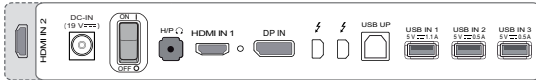

Rear Jack Panel

34UM94-P